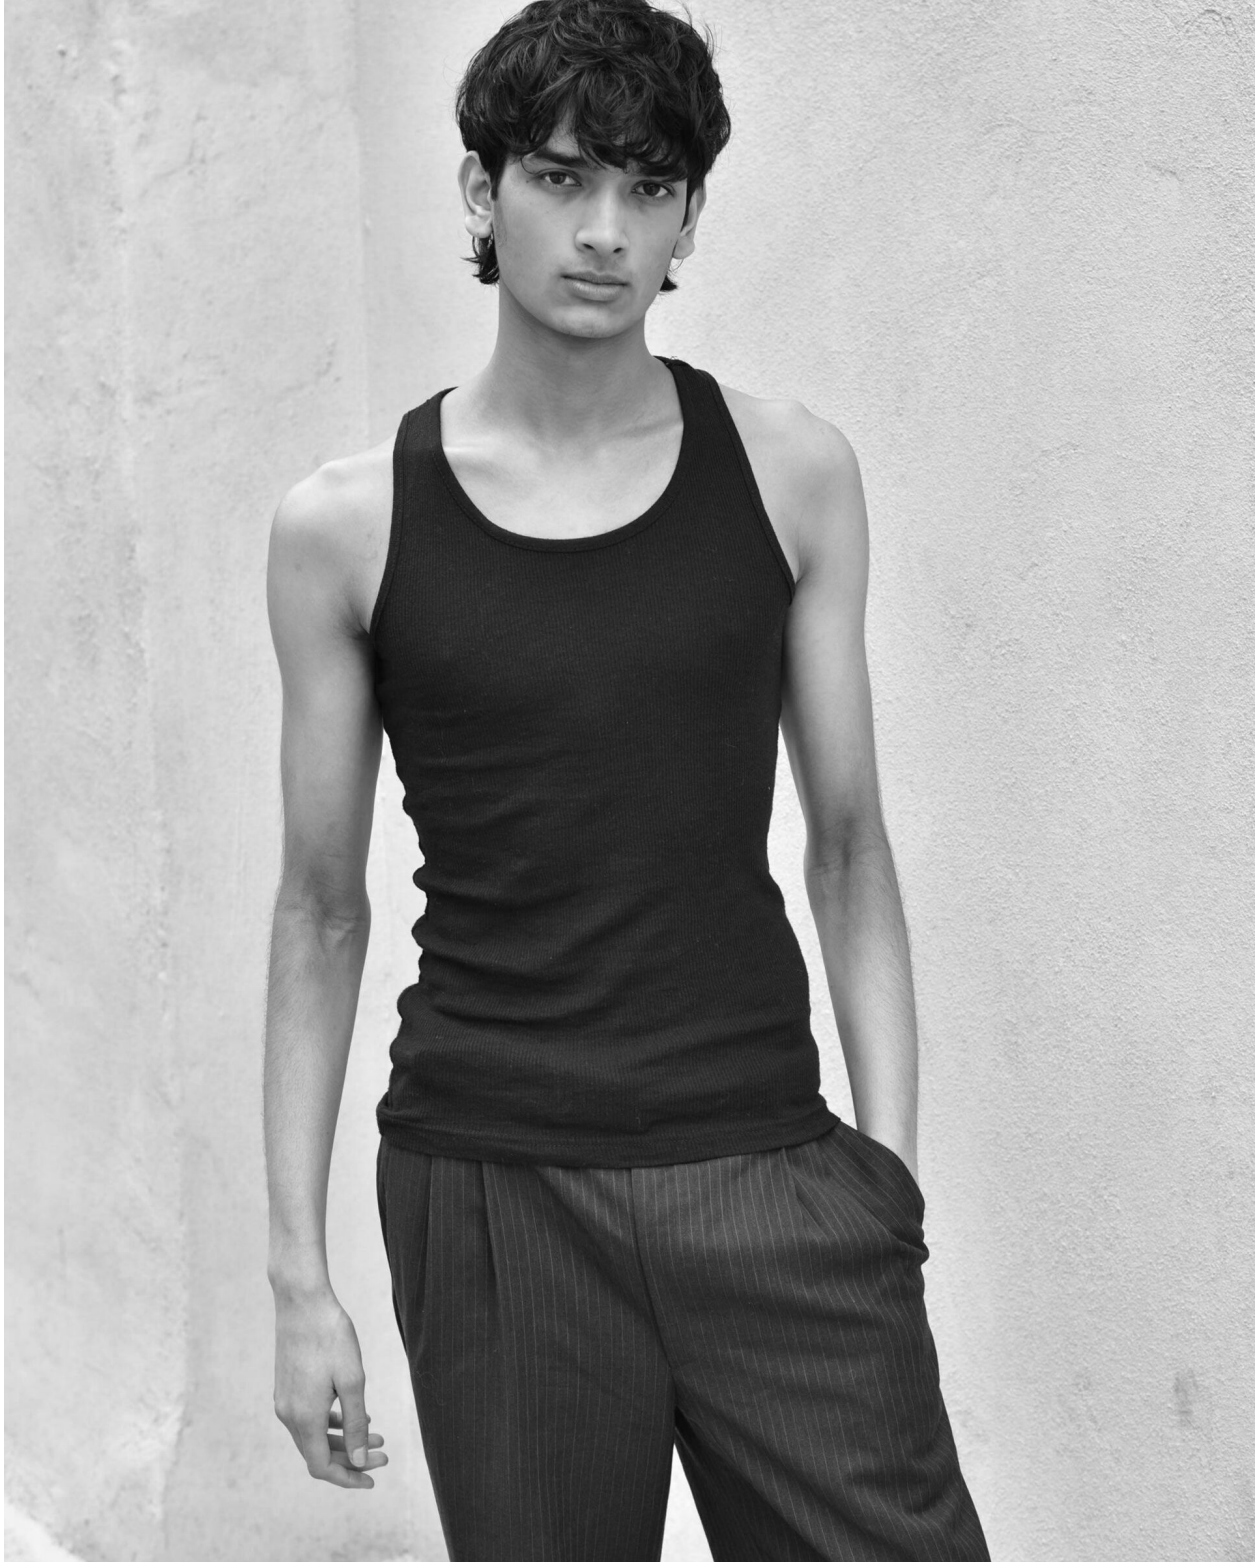

PARTH YADATI

height 6'1.5 · bust 36" · waist 29" · hips 35.5"
shoes size 45 EU/13.5 US/9.5 UK · hair brown · eyes brown